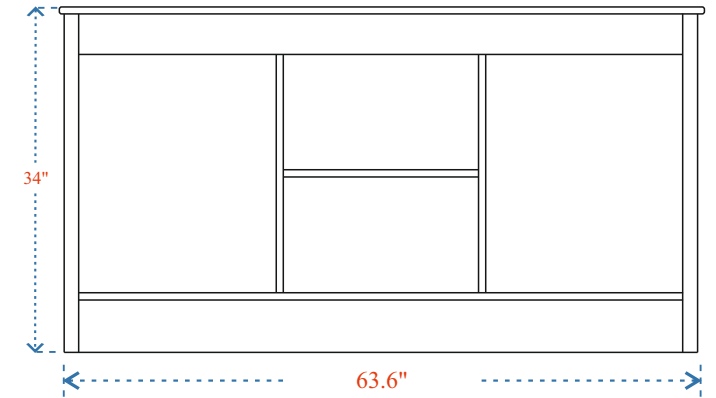

BENNA 64"

CABINET
63.6"x18.8"x34"

MIRROR
28"x64"

(PLAN)

(BACK)