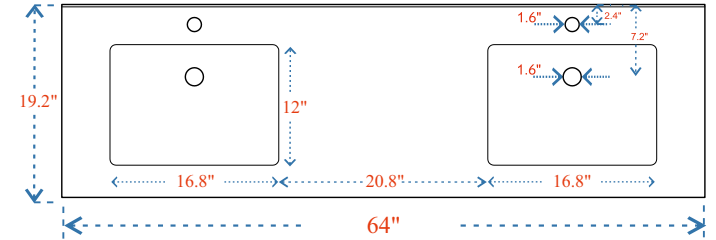

BENNA 64"

CABINET
63.6"x18.8"x34"

MIRROR
28"x64"

(PLAN)

(BACK)